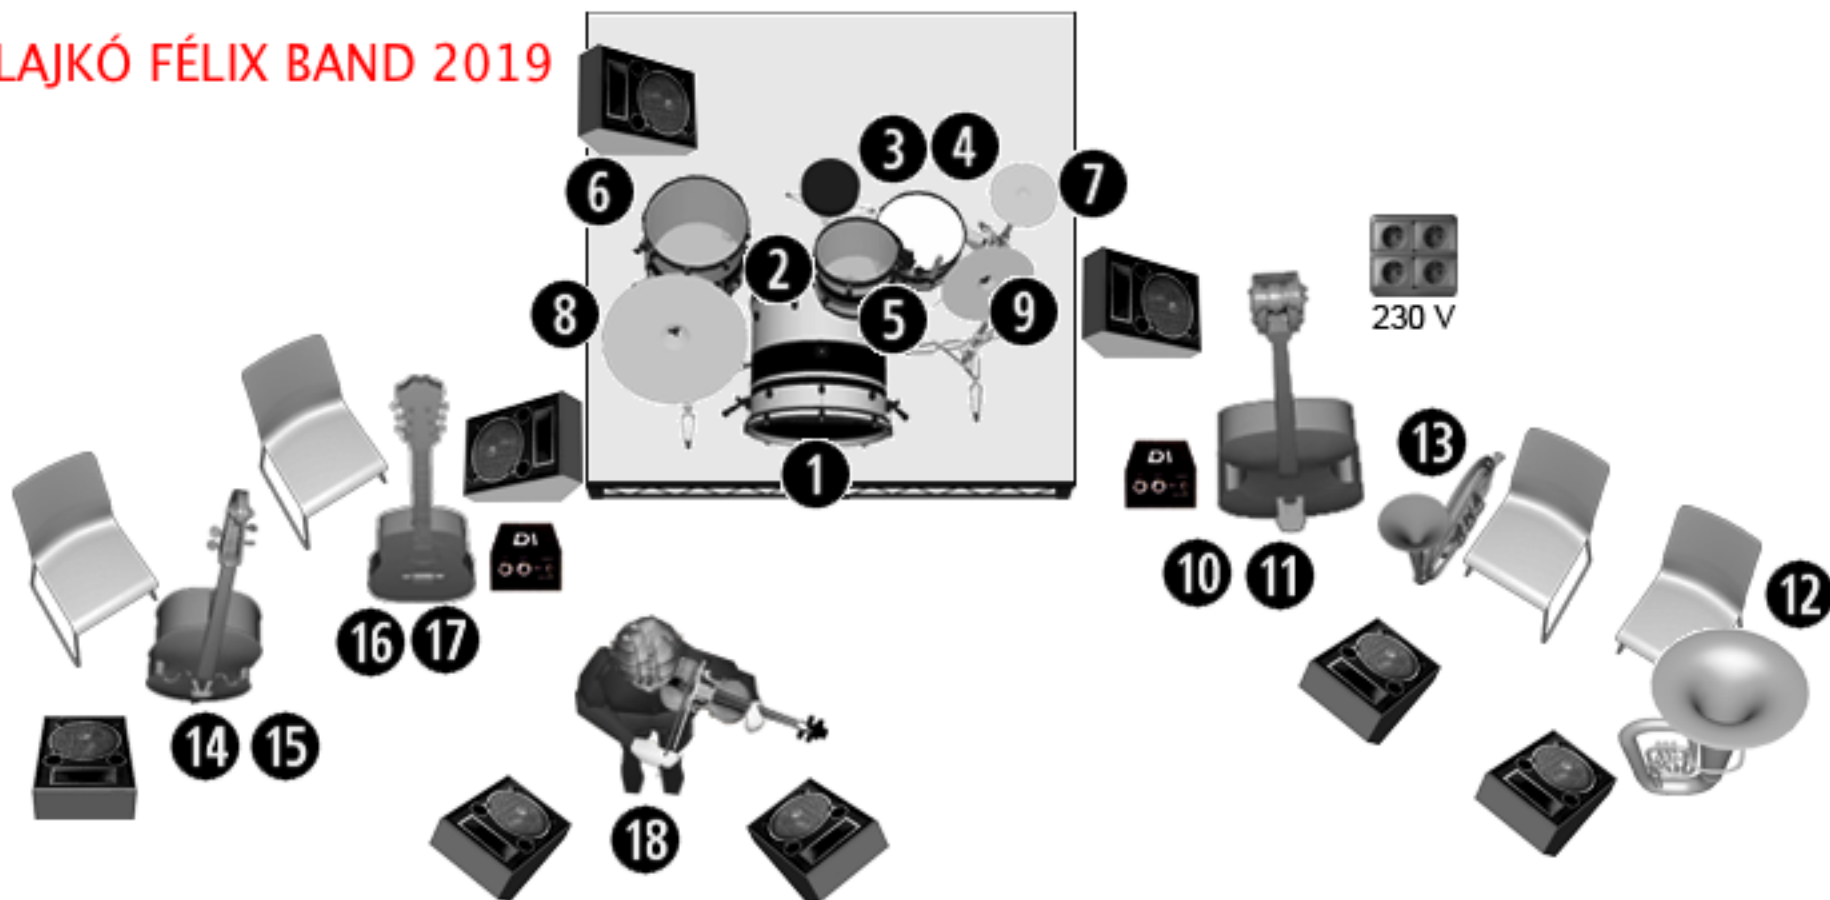

LAJKÓ FÉLIX BAND 2019

sound engineer: Márton Kopcsik srutibox@gmail.com

Please contact us at least one week before the concert to discuss the technical details!

CH1-KICK FRONT
CH2-KICK BACK
CH3-SN FRONT
CH4-SN BACK
CH5-TAM
CH6-TAM FLOOR
CH7-HH
CH8-OH
CH9-OH
CH10-BASS DI

D6/BETA52/D112
DPA 4099(G-clip)
DPA 4099(D-clip)
DPA 4099(D-clip)
DPA 4099(D-clip)
DPA 4099(D-clip)
KM184/OktavaMK012
KM184/OktavaMK012
KM184/OktavaMK012
Radial/DBX

CH11-BASS MIC
CH12-TUBA
CH13-HORN
CH14-CELLO MIC
CH15-CELLO CLIP
CH16-GUITAR DI
CH17-GUITAR MIC
CH18-VIOLIN

DPA4099(B-clip)
DPA4099(W-clip)
DPA4099(W-clip)
DPA4099(C-clip)
AKG c411
Radial/DBX with g.cable
DPA4099(G-clip)
DPA4099(V-clip)